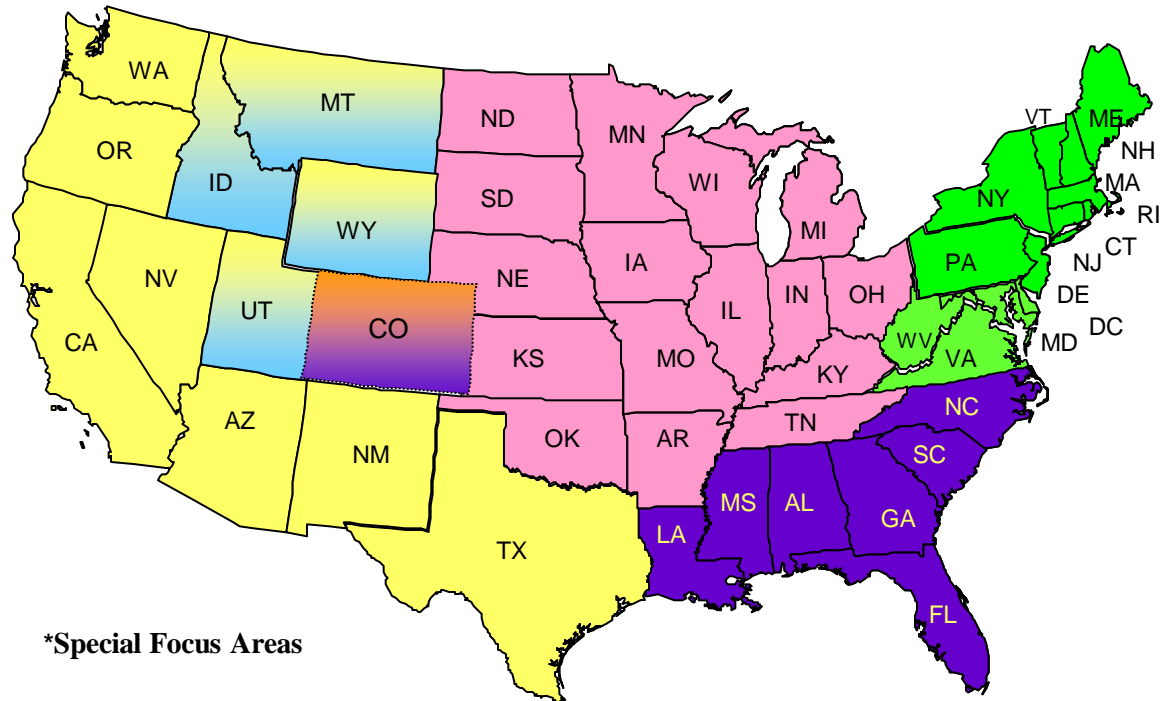

Mountain Collection Team

Vail and Beaver Creek Properties & Snake River Lodge and Spa

Vail Resorts Hospitality/Rock Resorts

Pete Hayda

Regional Director of Sales & Marketing

Tel: 970-754-3601

PHayda@vailresorts.com

(Avon)

Mark Barnes

Regional Director, Group Sales

Tel: 303-404-1149

MBarnes1@vailresorts.com

(Broomfield)

Wedding Sales

Beaver Creek--Lesley Norton

LNorton@vailresorts.com

Tel: 970-754-5785

Vail—Terri Hanley

THanley@vailresorts.com

Tel: 970-754-7769

Matt White

*SRL Only; All Groups in WY
& UT; MT & ID; Canada

Tel: 370-732-6004

Matt.White@rockresorts.com

(SRL based)

David Sackmann

*Western Region & Texas

Tel: 303-404-1958

DSackmann@vailresorts.com

(Broomfield based)

Tommy Geary

*Colorado North of I-70,
International (excluding
Canada), Vail Corporate

Tel: 303-404-1096

TGeary@vailresorts.com

(Broomfield based)

Leslie Clark

*Denver/Front Range South of
I-70, Southeast region

Tel: 720-482-0408

LClark@vailresorts.com

(Broomfield based)

Carol St. Martin-Hurley

*Mid-West region, Mountain
sourced accounts (Eagle Co)

Tel: 970-754-3603

CSMHurley@vailresorts.com

(Avon based)

Pam Dixon

*Northeast, Mid-Atlantic regions

Tel: 970-754 3607

PDixon@vailresorts.com

(Avon based)

*Special Focus Areas